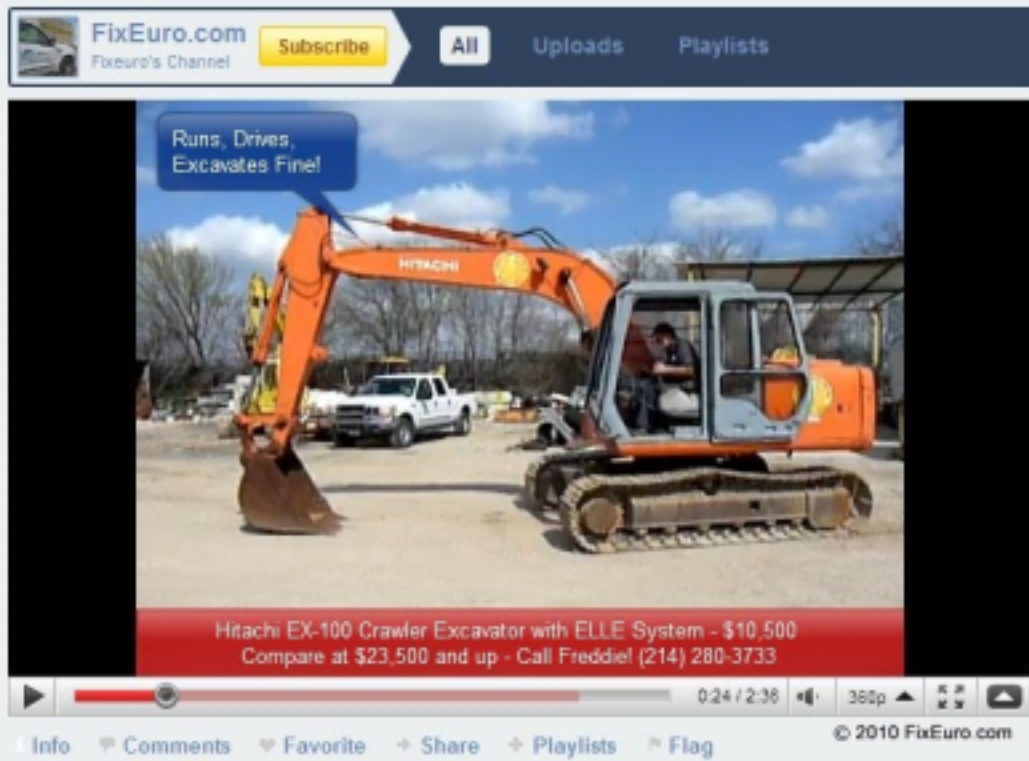

Call Freddie at 214-280-3733